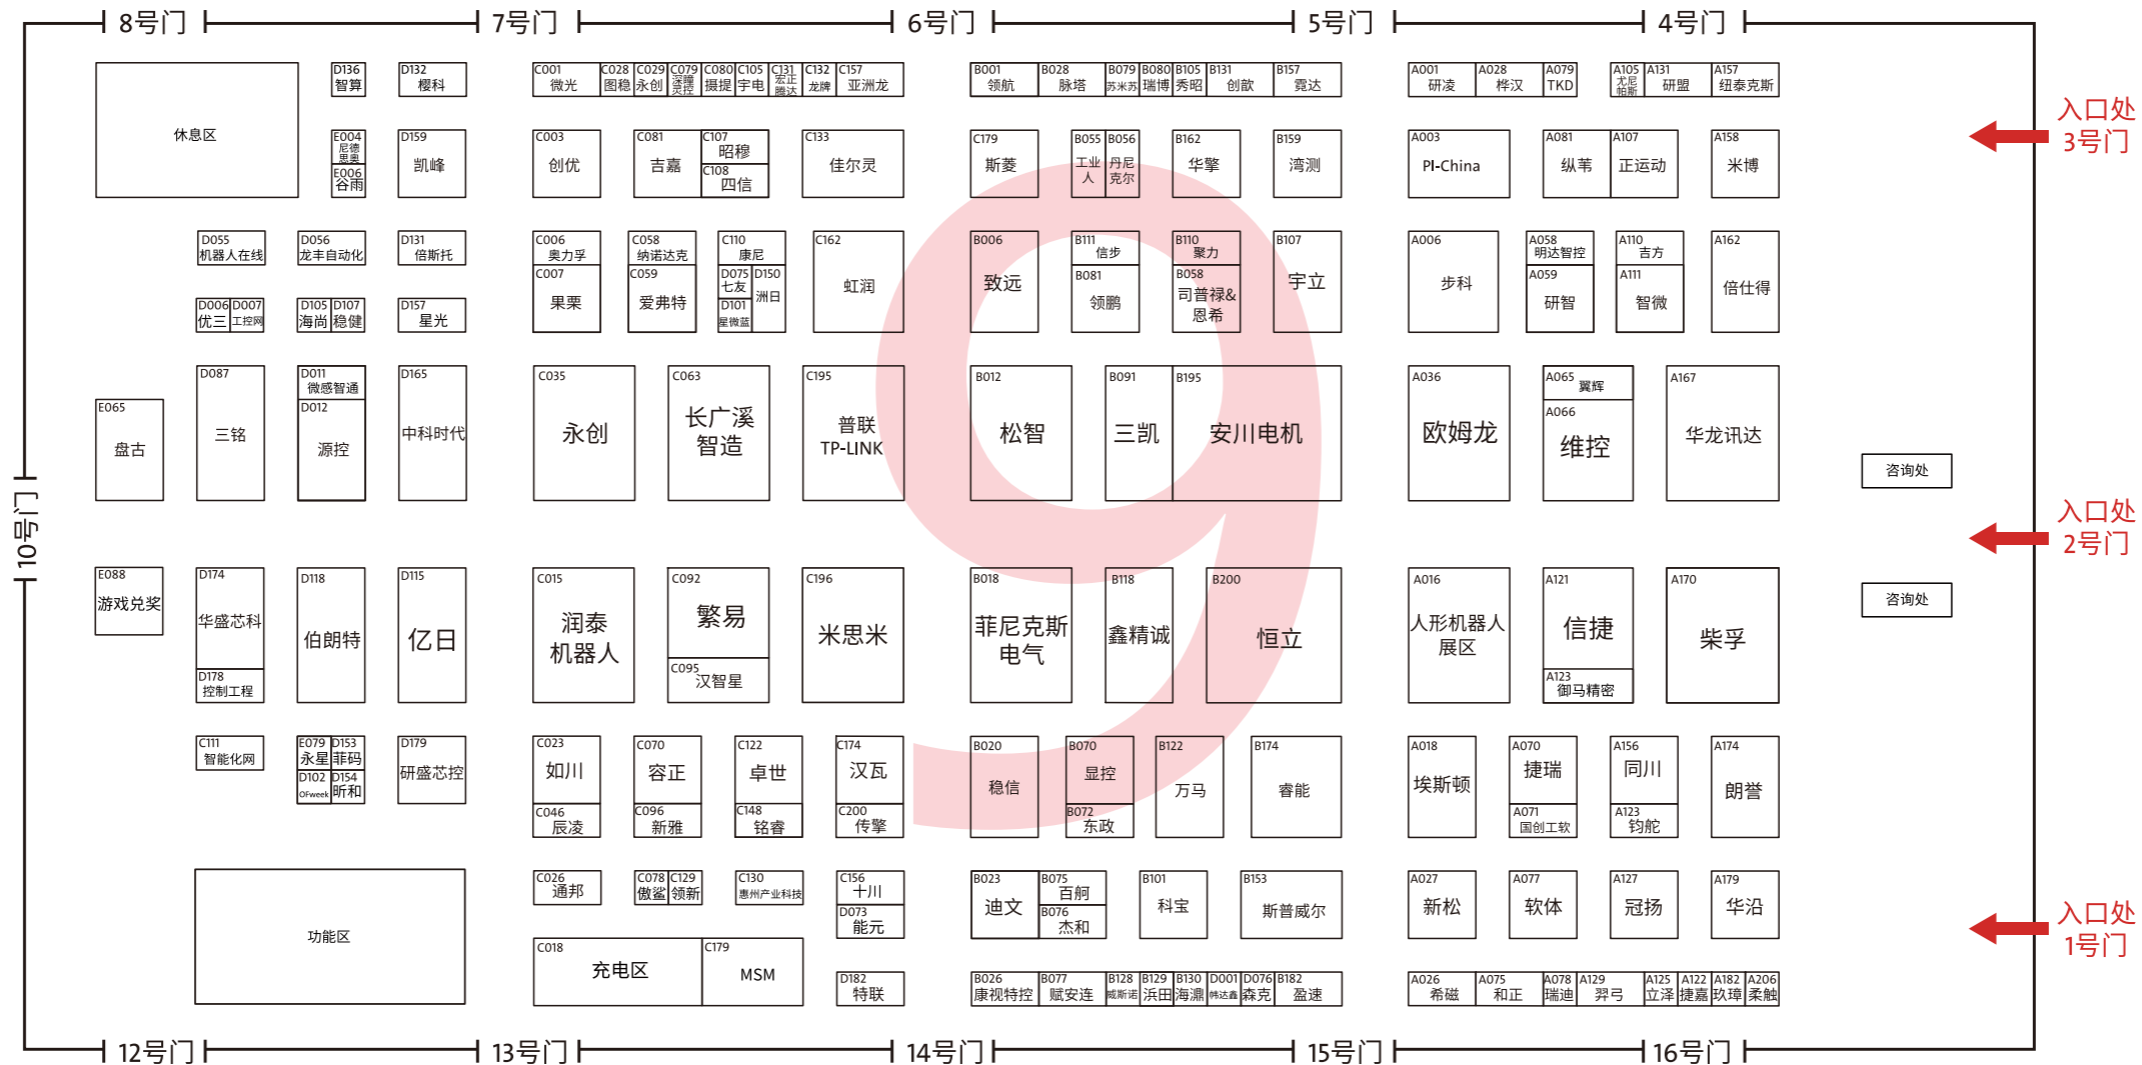

机器人 / 工业自动化 / 新一代信息技术

9H